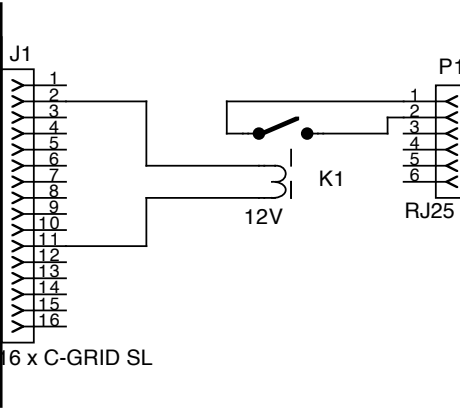

LITHIUM BMS

PFC CHARGER

LITHIUM BMS

PFC CHARGER

LITHIUM BMS

PFC CHARGER

| | | | |
|-----------|--------------------------|---------------------------|---------------------------|
| A | 08/28/09 | SUGGESTED | D'de |
| Rev | Date | Rev description | By |
| Drawing # | Title | | Size B |
| - | MANZANITA MICRO PFC CHGR | | Sh 1 of 1 |
| elithion | | Box 4825 Boulder CO 80306 | 303-413-1500 elithion.com |