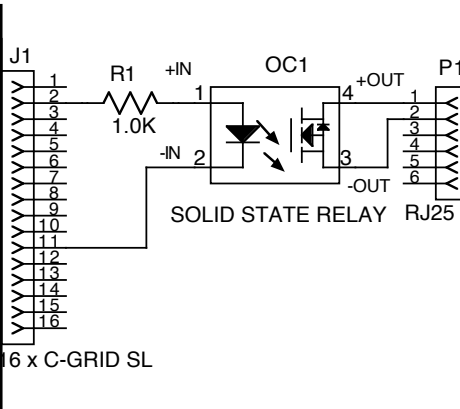

LITHIUM BMS

PFC CHARGER

LITHIUM BMS

PFC CHARGER

LITHIUM BMS

PFC CHARGER

| | | | |
|-----------|--------------------------|---------------------------|---------------------------|
| A | 08/28/09 | SUGGESTED | D'de |
| Rev | Date | Rev description | By |
| Drawing # | Title | | Size B |
| - | MANZANITA MICRO PFC CHGR | | Sh 1 of 1 |
| elithion | | Box 4825 Boulder CO 80306 | 303-413-1500 elithion.com |